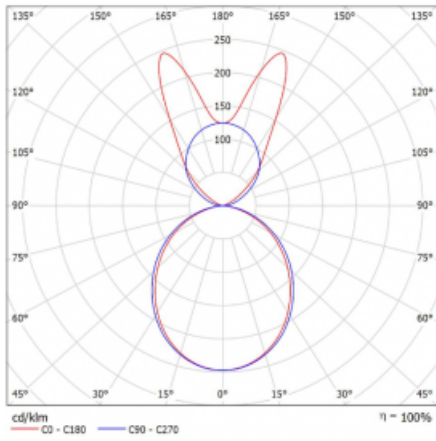

# Lina45-S

145S-5B1K-15GHE/840, W

**EPD®**

Imagine a linear luminaire that can satisfy all your needs: it meets UGR, has high efficiency and you can build it to your specifications. And it looks great too. The Lina45-S offers opal, microprism and optical grille variants, so it can easily meet both UGR under 19 at 4300 lm luminous flux. It is a great solution for visually demanding spaces, as it even meets UGR under 16 in some variants. In addition, you can complement the modular luminaire with a Vali55 relay module, a Rundo circular luminaire or 2 - 3 CUBE reflectors. The indirect lighting component is provided by a clear plexiglass module or a batwing diffuser, which creates a more even illumination of the ceiling. A welcome feature is also the possibility of a curtain at the joint of the profiles, which are also fitted with caps to prevent even minimal draughts. The individual segments are easily connected using connectors and plugged into 230 V.

Type of installation	Suspended
Light distribution	Direct-indirect wide-lighting distribution
Luminaire shape	Linear
Colour of the luminaires	White
Material	Aluminium
Lifetime	L80/B20 50 000 hours
Warranty	5 years
Description of luminaires	Luminaire suspended
item description	D/I - 61/39
Dimensions	842 mm × 47 mm × 69 mm
Light source	LED MODUL
Type of optical system	Opal diffuser
Luminous flux*	4750 lm
Colour Temperature	4000 K cool white
Luminous efficacy	150 lm/W
MacAdam Light source	3
Colour rendering index	80
UGR max. X=4H Y=8H, $\rho=70,50,20$	24.7

## Curve

Luminaire power input\* 31.7 W

Connection of the luminaires ON/OFF

Electrical voltage 220-240V

Frequency 50/60Hz

⊕ CE IP 20

\*±10 %