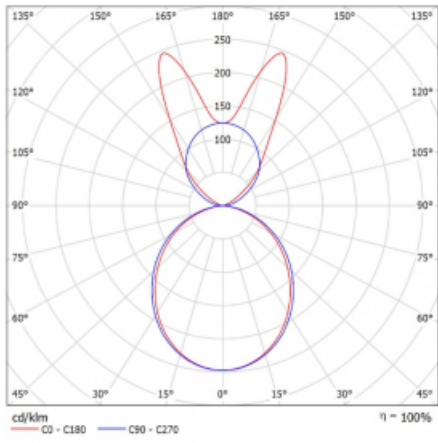

Curve

Luminaire power input 31.7 W ± 10 %

Connection of the luminaires Electronic ballast non-dimmable

Electrical voltage 220-240V

Frequency 50/60Hz

⊕ CE IP 20