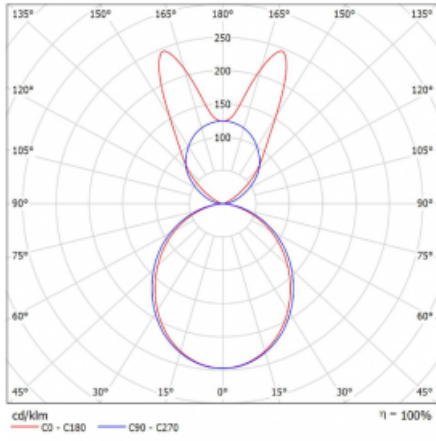

Luminaire

Lina45-S

145S-5B1K-15GHE/840, B

EPD®

Imagine a linear luminaire that can satisfy all your needs: it meets UGR, has high efficiency and you can build it to your specifications. And it looks great too. The Lina45-S offers opal, microprism and optical grille variants, so it can easily meet both UGR under 19 at 4300 lm luminous flux. It is a great solution for visually demanding spaces, as it even meets UGR under 16 in some variants. In addition, you can complement the modular luminaire with a Vali55 relay module, a Rundo circular luminaire or 2 - 3 CUBE reflectors. The indirect lighting component is provided by a clear plexiglass module or a batwing diffuser, which creates a more even illumination of the ceiling. A welcome feature is also the possibility of a curtain at the joint of the profiles, which are also fitted with caps to prevent even minimal draughts. The individual segments are easily connected using connectors and plugged into 230 V.

Type of installation	Suspended
Light distribution	Direct-indirect wide-lighting distribution
Luminaire shape	Linear
Colour of the luminaires	Black
Material	Aluminium
Lifetime	L80/B20 50 000 hours
Warranty	5 years
Description of luminaires	Luminaire suspended
item description	D/I - 61/39
Dimensions	842 mm × 47 mm × 69 mm
Light source	LED MODUL
Type of optical system	Opal diffuser
Luminous flux*	4750 lm
Colour Temperature	4000 K cool white
Luminous efficacy	150 lm/W
MacAdam Light source	3
Colour rendering index	80
UGR max. X=4H Y=8H, $\rho=70,50,20$	24.7

Curve

Luminaire power input* 31.7 W

Connection of the luminaires ON/OFF

Electrical voltage 220-240V

Frequency 50/60Hz

⊕ CE IP 20

*±10 %

Downloads