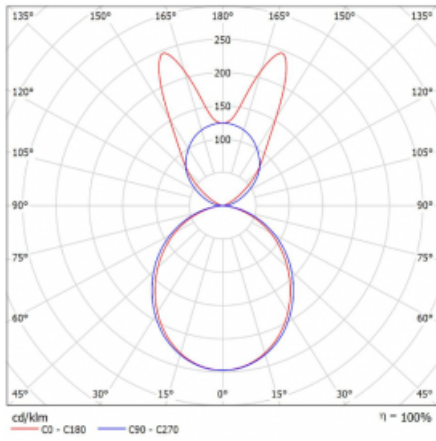

Curve

Luminaire power input 31.7 W ± 10 %

Connection of the luminaires Electronic ballast non-dimmable

Electrical voltage 220-240V

Frequency 50/60Hz

⊕ CE IP 20