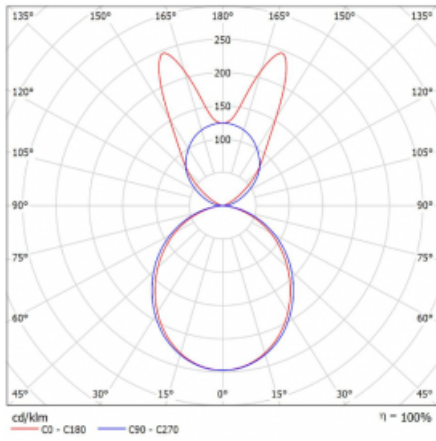

# Lina45-S

145S-5B1K-15GHD/830, B

**EPD®**

Imagine a linear luminaire that can satisfy all your needs: it meets UGR, has high efficiency and you can build it to your specifications. And it looks great too. The Lina45-S offers opal, microprism and optical grille variants, so it can easily meet both UGR under 19 at 4300 lm luminous flux. It is a great solution for visually demanding spaces, as it even meets UGR under 16 in some variants. In addition, you can complement the modular luminaire with a Vali55 relay module, a Rundo circular luminaire or 2 - 3 CUBE reflectors. The indirect lighting component is provided by a clear plexiglass module or a batwing diffuser, which creates a more even illumination of the ceiling. A welcome feature is also the possibility of a curtain at the joint of the profiles, which are also fitted with caps to prevent even minimal draughts. The individual segments are easily connected using connectors and plugged into 230 V.

Type of installation	Suspended
Light distribution	Direct-indirect wide-lighting distribution
Luminaire shape	Linear
Colour of the luminaires	Black
Material	Aluminium
Lifetime	L80/B20 50 000 hours
Warranty	60 months
Description of luminaires	Luminaire suspended
item description	D/I - 61/39
Dimensions	842 mm × 47 mm × 69 mm
Light source	LED MODUL
Type of optical system	Opal diffuser
Luminous flux	4560 lm ± 10 %
Colour Temperature	3000 K warm white
Luminous efficacy	144 lm/W
MacAdam Light source	3
Colour rendering index	80
UGR max. X=4H Y=8H, $\rho=70,50,20$	24.6

## Curve

Luminaire power input 31.7 W  $\pm$  10 %

Connection of the luminaires DALI dimmable

Electrical voltage 220-240V

Frequency 50/60Hz

  IP 20