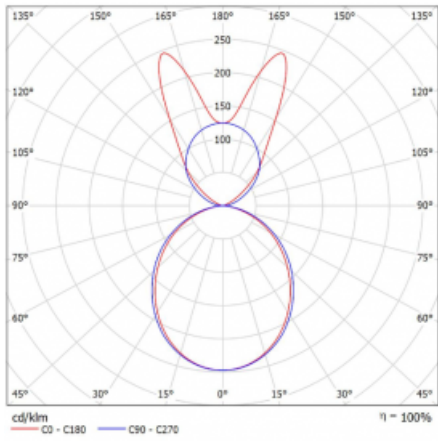

Luminaire

Lina45-S

145S-5B1K-15GGE/840, B

EPD®

Imagine a linear luminaire that can satisfy all your needs: it meets UGR, has high efficiency and you can build it to your specifications. And it looks great too. The Lina45-S offers opal, microprism and optical grille variants, so it can easily meet both UGR under 19 at 4300 lm luminous flux. It is a great solution for visually demanding spaces, as it even meets UGR under 16 in some variants. In addition, you can complement the modular luminaire with a Vali55 relay module, a Rundo circular luminaire or 2 - 3 CUBE reflectors. The indirect lighting component is provided by a clear plexiglass module or a batwing diffuser, which creates a more even illumination of the ceiling. A welcome feature is also the possibility of a curtain at the joint of the profiles, which are also fitted with caps to prevent even minimal draughts. The individual segments are easily connected using connectors and plugged into 230 V.

Type of installation	Suspended
Light distribution	Direct-indirect wide-lighting distribution
Luminaire shape	Linear
Colour of the luminaires	Black
Material	Aluminium
Lifetime	L80/B20 50 000 hours
Warranty	5 years
Description of luminaires	Luminaire suspended
item description	D/I - 61/39
Dimensions	842 mm × 47 mm × 69 mm
Light source	LED MODUL
Type of optical system	Opal diffuser
Luminous flux*	3040 lm
Colour Temperature	4000 K cool white
Luminous efficacy	150 lm/W
MacAdam Light source	3
Colour rendering index	80
UGR max. X=4H Y=8H, $\rho=70,50,20$	23.1

Curve

Luminaire power input* 20.3 W

Connection of the luminaires ON/OFF

Electrical voltage 220-240V

Frequency 50/60Hz

⊕ CE IP 20

* $\pm 10\%$

Downloads