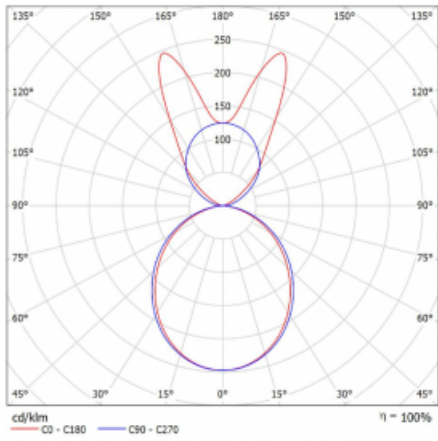

Curve

Luminaire power input 20.3 W ± 10 %

Connection of the luminaires Electronic ballast non-dimmable

Electrical voltage 220-240V

Frequency 50/60Hz

⊕ CE IP 20