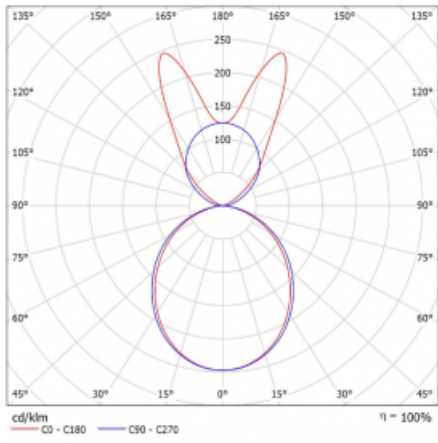

Curve

Luminaire power input 20.3 W ± 10 %

Connection of the luminaires Electronic ballast non-dimmable

Electrical voltage 220-240V

Frequency 50/60Hz

⊕ CE IP 20