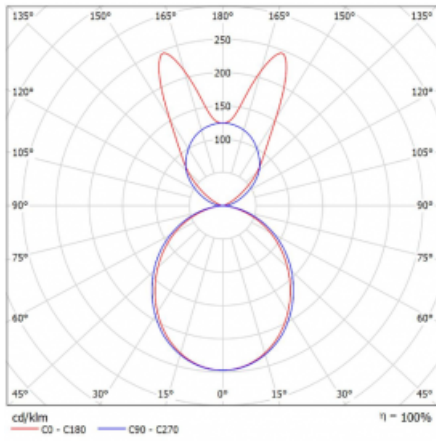

Luminaire

Lina45-S

145S-5B1K-15GGD/840, S

EPD®

Imagine a linear luminaire that can satisfy all your needs: it meets UGR, has high efficiency and you can build it to your specifications. And it looks great too. The Lina45-S offers opal, microprism and optical grille variants, so it can easily meet both UGR under 19 at 4300 lm luminous flux. It is a great solution for visually demanding spaces, as it even meets UGR under 16 in some variants. In addition, you can complement the modular luminaire with a Vali55 relay module, a Rundo circular luminaire or 2 - 3 CUBE reflectors. The indirect lighting component is provided by a clear plexiglass module or a batwing diffuser, which creates a more even illumination of the ceiling. A welcome feature is also the possibility of a curtain at the joint of the profiles, which are also fitted with caps to prevent even minimal draughts. The individual segments are easily connected using connectors and plugged into 230 V.

| | |
|--|--|
| Type of installation | Suspended |
| Light distribution | Direct-indirect wide-lighting distribution |
| Luminaire shape | Linear |
| Colour of the luminaires | Silver |
| Material | Aluminium |
| Lifetime | L80/B20 50 000 hours |
| Warranty | 60 months |
| Description of luminaires | Luminaire suspended |
| item description | D/I - 61/39 |
| Dimensions | 842 mm × 47 mm × 69 mm |
| Light source | LED MODUL |
| Type of optical system | Opal diffuser |
| Luminous flux | 3040 lm ± 10 % |
| Colour Temperature | 4000 K cool white |
| Luminous efficacy | 150 lm/W |
| MacAdam Light source | 3 |
| Colour rendering index | 80 |
| UGR max. X=4H Y=8H, $\rho=70,50,20$ | 23.1 |

Curve

Luminaire power input 20.3 W ± 10 %

Connection of the luminaires DALI dimmable

Electrical voltage 220-240V

Frequency 50/60Hz

⊕ CE IP 20

Downloads

Installation instructions