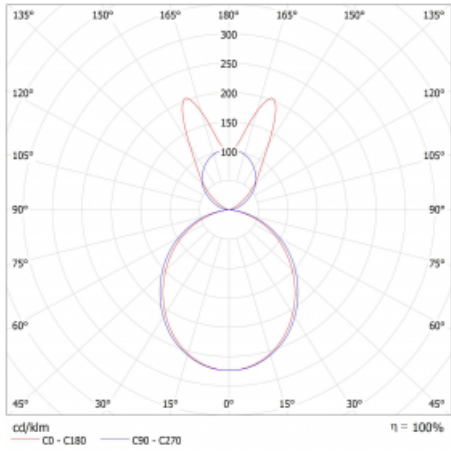

# Lina45-S

145S-5B1K-15GED/840, B

EPD®

Imagine a linear luminaire that can satisfy all your needs: it meets UGR, has high efficiency and you can build it to your specifications. And it looks great too. The Lina45-S offers opal, microprism and optical grille variants, so it can easily meet both UGR under 19 at 4300 lm luminous flux. It is a great solution for visually demanding spaces, as it even meets UGR under 16 in some variants. In addition, you can complement the modular luminaire with a Vali55 relay module, a Rundo circular luminaire or 2 - 3 CUBE reflectors. The indirect lighting component is provided by a clear plexiglass module or a batwing diffuser, which creates a more even illumination of the ceiling. A welcome feature is also the possibility of a curtain at the joint of the profiles, which are also fitted with caps to prevent even minimal draughts. The individual segments are easily connected using connectors and plugged into 230 V.

Type of installation	Suspended
Light distribution	Direct-indirect wide-lighting distribution
Luminaire shape	Linear
Colour of the luminaires	Black
Material	Aluminium
Lifetime	L80/B20 50 000 hours
Warranty	60 months
Description of luminaires	Luminaire suspended
Dimensions	842 mm × 47 mm × 69 mm
Light source	LED MODUL
Type of optical system	Opal diffuser
Luminous flux	1720 lm ± 10 %
Colour Temperature	4000 K cool white
Luminous efficacy	158 lm/W
MacAdam Light source	3
Colour rendering index	80
UGR max. X=4H Y=8H, ρ=70,50,20	21.2

## Curve

Luminaire power input 10.9 W  $\pm$  10 %

Connection of the luminaires DALI dimmable

Electrical voltage 220-240V

Frequency 50/60Hz

⊕ CE IP 20