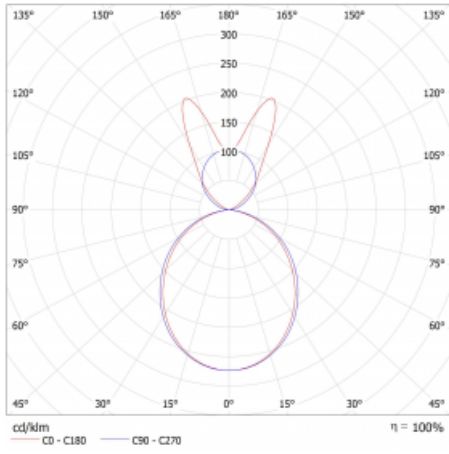

# Lina45-S

145S-5B1K-10GED/830, B

**EPD<sup>®</sup>**

Imagine a linear luminaire that can satisfy all your needs: it meets UGR, has high efficiency and you can build it to your specifications. And it looks great too. The Lina45-S offers opal, microprism and optical grille variants, so it can easily meet both UGR under 19 at 4300 lm luminous flux. It is a great solution for visually demanding spaces, as it even meets UGR under 16 in some variants. In addition, you can complement the modular luminaire with a Vali55 relay module, a Rundo circular luminaire or 2 - 3 CUBE reflectors. The indirect lighting component is provided by a clear plexiglass module or a batwing diffuser, which creates a more even illumination of the ceiling. A welcome feature is also the possibility of a curtain at the joint of the profiles, which are also fitted with caps to prevent even minimal draughts. The individual segments are easily connected using connectors and plugged into 230 V.

Type of installation	Suspended
Light distribution	Direct-indirect wide-lighting distribution
Luminaire shape	Linear
Colour of the luminaires	Black
Material	Aluminium
Lifetime	L80/B20 50 000 hours
Warranty	60 months
Description of luminaires	Luminaire suspended
Dimensions	561 mm × 47 mm × 69 mm
Light source	LED MODUL
Type of optical system	Opal diffuser
Luminous flux	990 lm ± 10 %
Colour Temperature	3000 K warm white
Luminous efficacy	134 lm/W
MacAdam Light source	3
Colour rendering index	80
UGR max. X=4H Y=8H, ρ=70,50,20	21.5

## Curve

Luminaire power input 7.4 W ± 10 %

Connection of the luminaires DALI dimmable

Electrical voltage 220-240V

Frequency 50/60Hz

⊕ CE IP 20