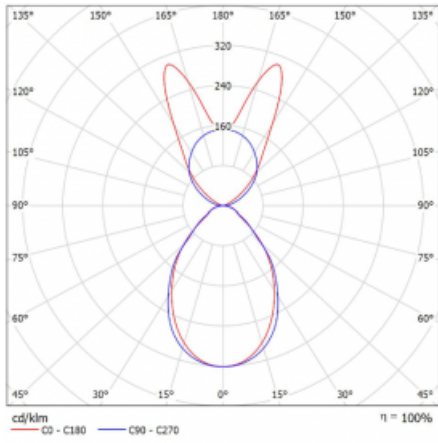

Curve

Luminaire power input* 89.8 W

Connection of the luminaires ON/OFF + 3h emergency

Electrical voltage 220-240V

Frequency 50/60Hz

⊕ CE IP 20

*±10 %