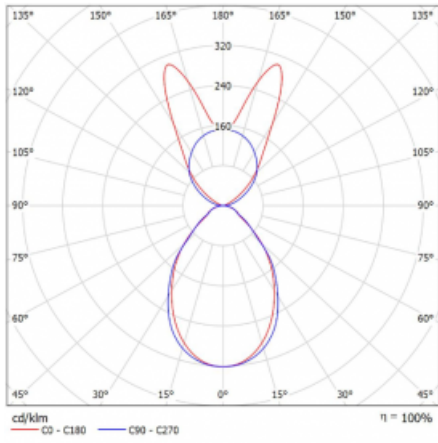

Curve

Luminaire power input 89.8 W ± 10 %

Connection of the luminaires Electronic ballast non-dimmable with 1h emergency

Electrical voltage 220-240V

Frequency 50/60Hz

⊕ CE IP 20