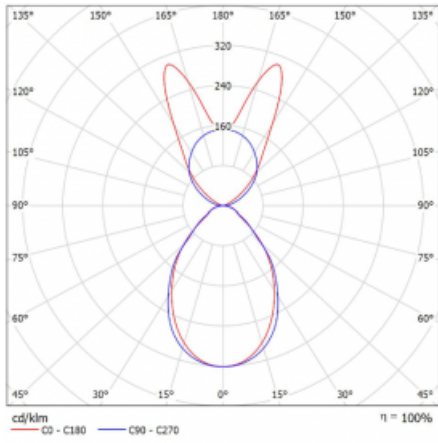

# Lina45-S

145S-5B1I-40GHD/830, B

EPD®

Imagine a linear luminaire that can satisfy all your needs: it meets UGR, has high efficiency and you can build it to your specifications. And it looks great too. The Lina45-S offers opal, microprism and optical grille variants, so it can easily meet both UGR under 19 at 4300 lm luminous flux. It is a great solution for visually demanding spaces, as it even meets UGR under 16 in some variants. In addition, you can complement the modular luminaire with a Vali55 relay module, a Rundo circular luminaire or 2 - 3 CUBE reflectors. The indirect lighting component is provided by a clear plexiglass module or a batwing diffuser, which creates a more even illumination of the ceiling. A welcome feature is also the possibility of a curtain at the joint of the profiles, which are also fitted with caps to prevent even minimal draughts. The individual segments are easily connected using connectors and plugged into 230 V.

Type of installation	Suspended
Light distribution	Direct-indirect wide-lighting distribution
Luminaire shape	Linear
Colour of the luminaires	Black
Material	Aluminium
Lifetime	L80/B20 50 000 hours
Warranty	5 years
Description of luminaires	Luminaire suspended
item description	D/I - 53/47
Dimensions	2244 mm × 47 mm × 69 mm
Light source	LED MODUL
Type of optical system	Microprisma
Luminous flux*	12980 lm
Colour Temperature	3000 K warm white
Luminous efficacy	145 lm/W
MacAdam Light source	3
Colour rendering index	80
UGR max. X=4H Y=8H, $\rho=70,50,20$	20.1

## Curve

Luminaire power input\* 89.8 W

Connection of the luminaires DALI

Electrical voltage 220-240V

Frequency 50/60Hz

⊕ CE IP 20

\*±10 %