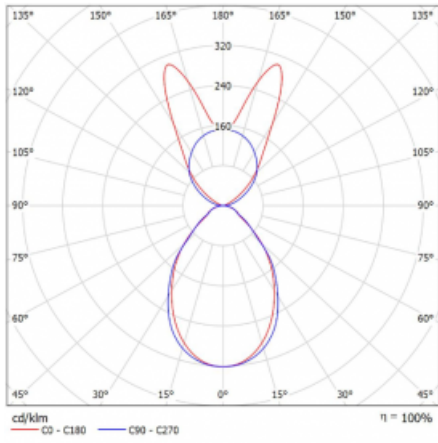

Curve

Luminaire power input* 56.5 W

Connection of the luminaires ON/OFF + 3h emergency

Electrical voltage 220-240V

Frequency 50/60Hz

⊕ CE IP 20

*±10 %