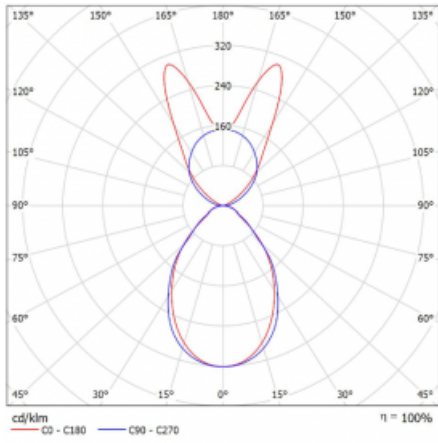

Curve

Luminaire power input 56.5 W ± 10 %

Connection of the luminaires Electronic ballast non-dimmable with 3h emergency

Electrical voltage 220-240V

Frequency 50/60Hz

⊕ CE IP 20