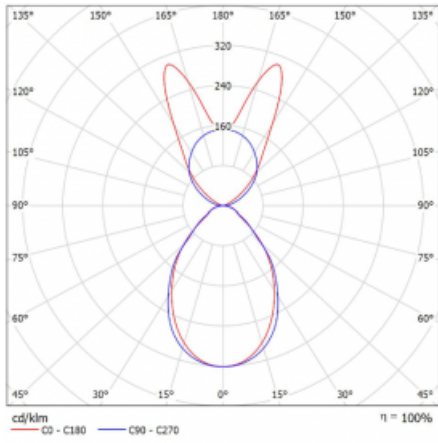

Luminaire

Lina45-S

145S-5B1I-40GGE/840, B

EPD®

Imagine a linear luminaire that can satisfy all your needs: it meets UGR, has high efficiency and you can build it to your specifications. And it looks great too. The Lina45-S offers opal, microprism and optical grille variants, so it can easily meet both UGR under 19 at 4300 lm luminous flux. It is a great solution for visually demanding spaces, as it even meets UGR under 16 in some variants. In addition, you can complement the modular luminaire with a Vali55 relay module, a Rundo circular luminaire or 2 - 3 CUBE reflectors. The indirect lighting component is provided by a clear plexiglass module or a batwing diffuser, which creates a more even illumination of the ceiling. A welcome feature is also the possibility of a curtain at the joint of the profiles, which are also fitted with caps to prevent even minimal draughts. The individual segments are easily connected using connectors and plugged into 230 V.

Type of installation	Suspended
Light distribution	Direct-indirect wide-lighting distribution
Luminaire shape	Linear
Colour of the luminaires	Black
Material	Aluminium
Lifetime	L80/B20 50 000 hours
Warranty	5 years
Description of luminaires	Luminaire suspended
item description	D/I - 53/47
Dimensions	2244 mm × 47 mm × 69 mm
Light source	LED MODUL
Type of optical system	Microprisma
Luminous flux*	8660 lm
Colour Temperature	4000 K cool white
Luminous efficacy	153 lm/W
MacAdam Light source	3
Colour rendering index	80
UGR max. X=4H Y=8H, $\rho=70,50,20$	18.7

Curve

Luminaire power input* 56.5 W

Connection of the luminaires ON/OFF

Electrical voltage 220-240V

Frequency 50/60Hz

⊕ CE IP 20

*±10 %

Downloads