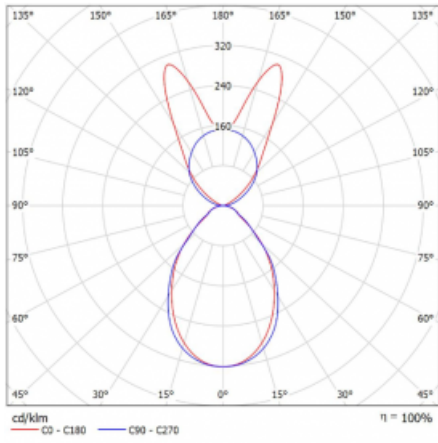

Curve

Luminaire power input 56.5 W ± 10 %

Connection of the luminaires Electronic ballast non-dimmable

Electrical voltage 220-240V

Frequency 50/60Hz

⊕ CE IP 20