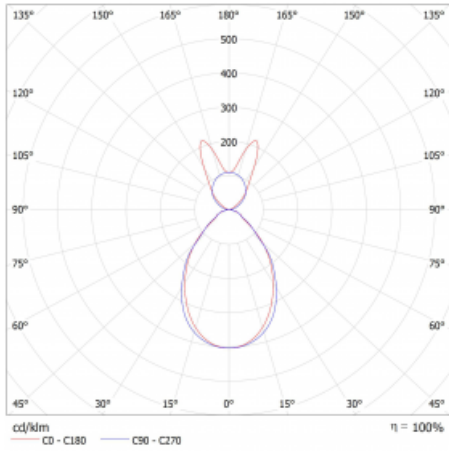

# Lina45-S

145S-5B1I-40GED/840, S

EPD®

Imagine a linear luminaire that can satisfy all your needs: it meets UGR, has high efficiency and you can build it to your specifications. And it looks great too. The Lina45-S offers opal, microprism and optical grille variants, so it can easily meet both UGR under 19 at 4300 lm luminous flux. It is a great solution for visually demanding spaces, as it even meets UGR under 16 in some variants. In addition, you can complement the modular luminaire with a Vali55 relay module, a Rundo circular luminaire or 2 - 3 CUBE reflectors. The indirect lighting component is provided by a clear plexiglass module or a batwing diffuser, which creates a more even illumination of the ceiling. A welcome feature is also the possibility of a curtain at the joint of the profiles, which are also fitted with caps to prevent even minimal draughts. The individual segments are easily connected using connectors and plugged into 230 V.

Type of installation	Suspended
Light distribution	Direct-indirect wide-lighting distribution
Luminaire shape	Linear
Colour of the luminaires	Silver
Material	Aluminium
Lifetime	L80/B20 50 000 hours
Warranty	60 months
Description of luminaires	Luminaire suspended
Dimensions	2244 mm × 47 mm × 69 mm
Light source	LED MODUL
Type of optical system	Microprisma
Luminous flux	4910 lm ± 10 %
Colour Temperature	4000 K cool white
Luminous efficacy	163 lm/W
MacAdam Light source	3
Colour rendering index	80
UGR max. X=4H Y=8H, ρ=70,50,20	16.7

## Curve

Luminaire power input 30.2 W  $\pm$  10 %

Connection of the luminaires DALI dimmable

Electrical voltage 220-240V

Frequency 50/60Hz

  IP 20