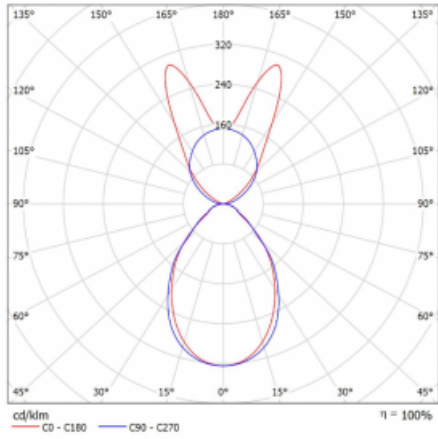

Curve

Luminaire power input* 78.7 W

Connection of the luminaires ON/OFF + 3h emergency

Electrical voltage 220-240V

Frequency 50/60Hz

⊕ CE IP 20

*±10 %