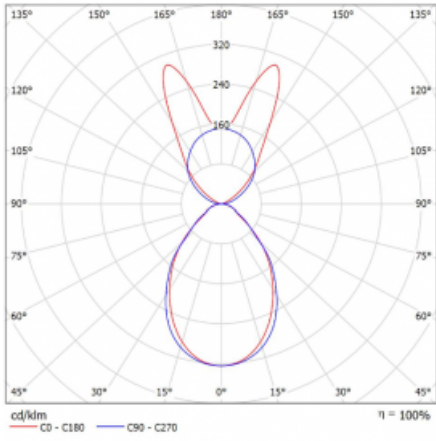

Curve

Luminaire power input* 78.7 W

Connection of the luminaires ON/OFF + 3h emergency

Electrical voltage 220-240V

Frequency 50/60Hz

⊕ CE IP 20

*±10 %