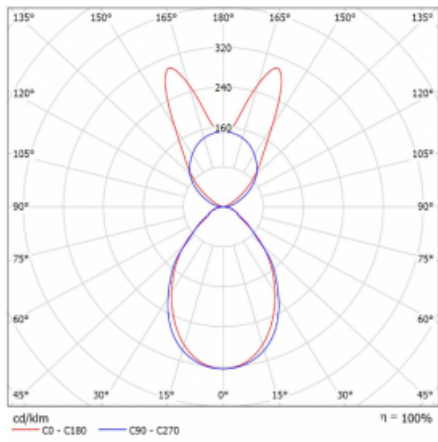

Curve

Luminaire power input 78.7 W ± 10 %

Connection of the luminaires Electronic ballast non-dimmable with 3h emergency

Electrical voltage 220-240V

Frequency 50/60Hz

⊕ CE IP 20