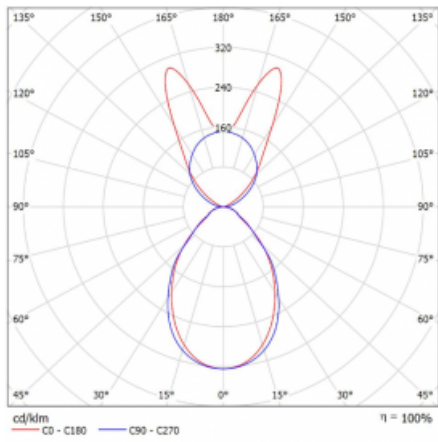

Curve

Luminaire power input 78.7 W ± 10 %

Connection of the luminaires Electronic ballast non-dimmable with 1h emergency

Electrical voltage 220-240V

Frequency 50/60Hz

⊕ CE IP 20