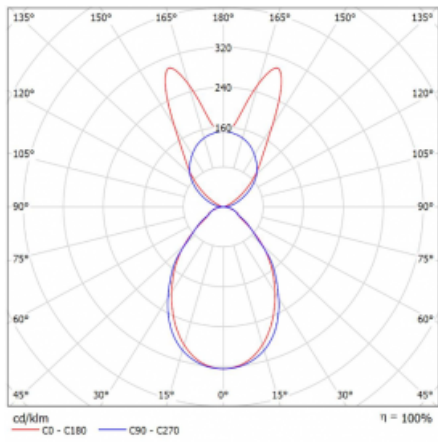

# Lina45-S

145S-5B1I-35GHE/840, S

EPD®

Imagine a linear luminaire that can satisfy all your needs: it meets UGR, has high efficiency and you can build it to your specifications. And it looks great too. The Lina45-S offers opal, microprism and optical grille variants, so it can easily meet both UGR under 19 at 4300 lm luminous flux. It is a great solution for visually demanding spaces, as it even meets UGR under 16 in some variants. In addition, you can complement the modular luminaire with a Vali55 relay module, a Rundo circular luminaire or 2 - 3 CUBE reflectors. The indirect lighting component is provided by a clear plexiglass module or a batwing diffuser, which creates a more even illumination of the ceiling. A welcome feature is also the possibility of a curtain at the joint of the profiles, which are also fitted with caps to prevent even minimal draughts. The individual segments are easily connected using connectors and plugged into 230 V.

Type of installation	Suspended
Light distribution	Direct-indirect wide-lighting distribution
Luminaire shape	Linear
Colour of the luminaires	Silver
Material	Aluminium
Lifetime	L80/B20 50 000 hours
Warranty	60 months
Description of luminaires	Luminaire suspended
item description	D/I - 53/47
Dimensions	1964 mm × 47 mm × 69 mm
Light source	LED MODUL
Type of optical system	Microprisma
Luminous flux	11730 lm ± 10 %
Colour Temperature	4000 K cool white
Luminous efficacy	149 lm/W
MacAdam Light source	3
Colour rendering index	80
UGR max. X=4H Y=8H, $\rho=70,50,20$	20.3

## Curve

Luminaire power input 78.7 W  $\pm$  10 %

Connection of the luminaires Electronic ballast non-dimmable

Electrical voltage 220-240V

Frequency 50/60Hz

⊕ CE IP 20