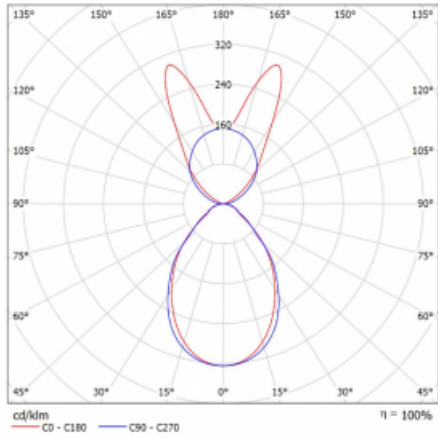

Luminaire

Lina45-S

145S-5B1I-35GHE/830, S

EPD®

Imagine a linear luminaire that can satisfy all your needs: it meets UGR, has high efficiency and you can build it to your specifications. And it looks great too. The Lina45-S offers opal, microprism and optical grille variants, so it can easily meet both UGR under 19 at 4300 lm luminous flux. It is a great solution for visually demanding spaces, as it even meets UGR under 16 in some variants. In addition, you can complement the modular luminaire with a Vali55 relay module, a Rundo circular luminaire or 2 - 3 CUBE reflectors. The indirect lighting component is provided by a clear plexiglass module or a batwing diffuser, which creates a more even illumination of the ceiling. A welcome feature is also the possibility of a curtain at the joint of the profiles, which are also fitted with caps to prevent even minimal draughts. The individual segments are easily connected using connectors and plugged into 230 V.

Type of installation	Suspended
Light distribution	Direct-indirect wide-lighting distribution
Luminaire shape	Linear
Colour of the luminaires	Silver
Material	Aluminium
Lifetime	L80/B20 50 000 hours
Warranty	60 months
Description of luminaires	Luminaire suspended
item description	D/I - 53/47
Dimensions	1964 mm × 47 mm × 69 mm
Light source	LED MODUL
Type of optical system	Microprisma
Luminous flux	11260 lm ± 10 %
Colour Temperature	3000 K warm white
Luminous efficacy	143 lm/W
MacAdam Light source	3
Colour rendering index	80
UGR max. X=4H Y=8H, $\rho=70,50,20$	20.1

Curve

Luminaire power input 78.7 W \pm 10 %

Connection of the luminaires Electronic ballast non-dimmable

Electrical voltage 220-240V

Frequency 50/60Hz

⊕ CE IP 20

Downloads

Installation instructions