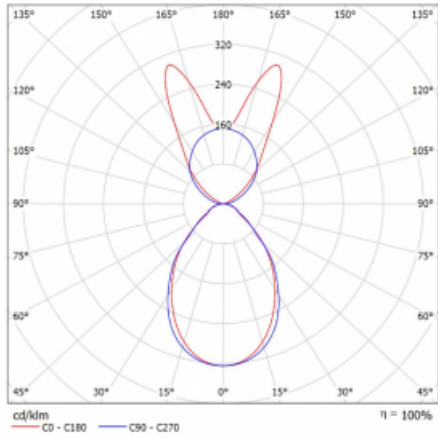

Luminaire

Lina45-S

145S-5B1I-35GHE/830, B

EPD®

Imagine a linear luminaire that can satisfy all your needs: it meets UGR, has high efficiency and you can build it to your specifications. And it looks great too. The Lina45-S offers opal, microprism and optical grille variants, so it can easily meet both UGR under 19 at 4300 lm luminous flux. It is a great solution for visually demanding spaces, as it even meets UGR under 16 in some variants. In addition, you can complement the modular luminaire with a Vali55 relay module, a Rundo circular luminaire or 2 - 3 CUBE reflectors. The indirect lighting component is provided by a clear plexiglass module or a batwing diffuser, which creates a more even illumination of the ceiling. A welcome feature is also the possibility of a curtain at the joint of the profiles, which are also fitted with caps to prevent even minimal draughts. The individual segments are easily connected using connectors and plugged into 230 V.

Type of installation	Suspended
Light distribution	Direct-indirect wide-lighting distribution
Luminaire shape	Linear
Colour of the luminaires	Black
Material	Aluminium
Lifetime	L80/B20 50 000 hours
Warranty	60 months
Description of luminaires	Luminaire suspended
item description	D/I - 53/47
Dimensions	1964 mm × 47 mm × 69 mm
Light source	LED MODUL
Type of optical system	Microprisma
Luminous flux	11260 lm ± 10 %
Colour Temperature	3000 K warm white
Luminous efficacy	143 lm/W
MacAdam Light source	3
Colour rendering index	80
UGR max. X=4H Y=8H, $\rho=70,50,20$	20.1

Curve

Luminaire power input 78.7 W \pm 10 %

Connection of the luminaires Electronic ballast non-dimmable

Electrical voltage 220-240V

Frequency 50/60Hz

⊕ CE IP 20

Downloads

Installation instructions