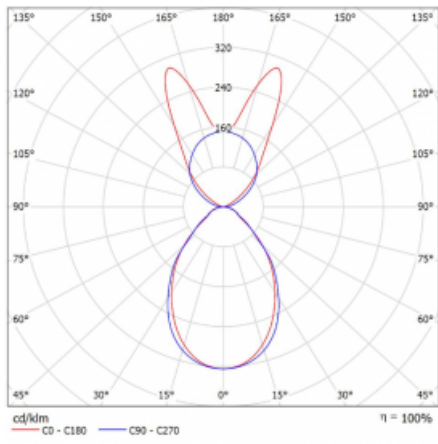

# Lina45-S

145S-5B1I-35GHD/840, S

EPD®

Imagine a linear luminaire that can satisfy all your needs: it meets UGR, has high efficiency and you can build it to your specifications. And it looks great too. The Lina45-S offers opal, microprism and optical grille variants, so it can easily meet both UGR under 19 at 4300 lm luminous flux. It is a great solution for visually demanding spaces, as it even meets UGR under 16 in some variants. In addition, you can complement the modular luminaire with a Vali55 relay module, a Rundo circular luminaire or 2 - 3 CUBE reflectors. The indirect lighting component is provided by a clear plexiglass module or a batwing diffuser, which creates a more even illumination of the ceiling. A welcome feature is also the possibility of a curtain at the joint of the profiles, which are also fitted with caps to prevent even minimal draughts. The individual segments are easily connected using connectors and plugged into 230 V.

Type of installation	Suspended
Light distribution	Direct-indirect wide-lighting distribution
Luminaire shape	Linear
Colour of the luminaires	Silver
Material	Aluminium
Lifetime	L80/B20 50 000 hours
Warranty	60 months
Description of luminaires	Luminaire suspended
item description	D/I - 53/47
Dimensions	1964 mm × 47 mm × 69 mm
Light source	LED MODUL
Type of optical system	Microprisma
Luminous flux	11730 lm ± 10 %
Colour Temperature	4000 K cool white
Luminous efficacy	149 lm/W
MacAdam Light source	3
Colour rendering index	80
UGR max. X=4H Y=8H, $\rho=70,50,20$	20.3

## Curve

Luminaire power input 78.7 W ± 10 %

Connection of the luminaires DALI dimmable

Electrical voltage 220-240V

Frequency 50/60Hz

⊕ CE IP 20