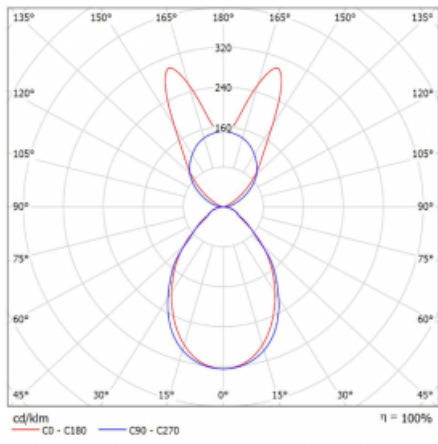

# Lina45-S

145S-5B1I-35GHD/840, B

EPD®

Imagine a linear luminaire that can satisfy all your needs: it meets UGR, has high efficiency and you can build it to your specifications. And it looks great too. The Lina45-S offers opal, microprism and optical grille variants, so it can easily meet both UGR under 19 at 4300 lm luminous flux. It is a great solution for visually demanding spaces, as it even meets UGR under 16 in some variants. In addition, you can complement the modular luminaire with a Vali55 relay module, a Rundo circular luminaire or 2 - 3 CUBE reflectors. The indirect lighting component is provided by a clear plexiglass module or a batwing diffuser, which creates a more even illumination of the ceiling. A welcome feature is also the possibility of a curtain at the joint of the profiles, which are also fitted with caps to prevent even minimal draughts. The individual segments are easily connected using connectors and plugged into 230 V.

Type of installation	Suspended
Light distribution	Direct-indirect wide-lighting distribution
Luminaire shape	Linear
Colour of the luminaires	Black
Material	Aluminium
Lifetime	L80/B20 50 000 hours
Warranty	60 months
Description of luminaires	Luminaire suspended
item description	D/I - 53/47
Dimensions	1964 mm × 47 mm × 69 mm
Light source	LED MODUL
Type of optical system	Microprisma
Luminous flux	11730 lm ± 10 %
Colour Temperature	4000 K cool white
Luminous efficacy	149 lm/W
MacAdam Light source	3
Colour rendering index	80
UGR max. X=4H Y=8H, $\rho=70,50,20$	20.3

## Curve

Luminaire power input 78.7 W ± 10 %

Connection of the luminaires DALI dimmable

Electrical voltage 220-240V

Frequency 50/60Hz

⊕ CE IP 20