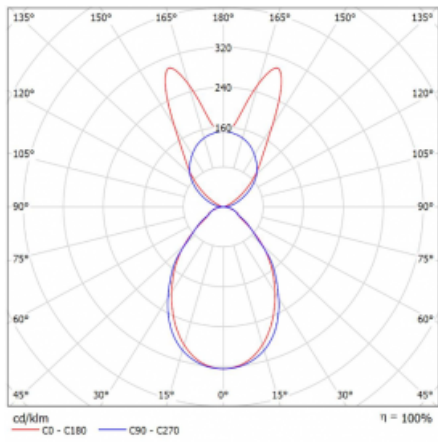

Curve

Luminaire power input 49.5 W ± 10 %

Connection of the luminaires Electronic ballast non-dimmable with 3h emergency

Electrical voltage 220-240V

Frequency 50/60Hz

⊕ CE IP 20