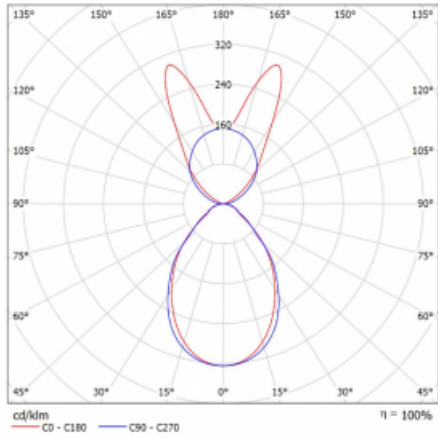

Curve

Luminaire power input* 49.5 W

Connection of the luminaires ON/OFF + 1h emergency

Electrical voltage 220-240V

Frequency 50/60Hz

⊕ CE IP 20

*±10 %