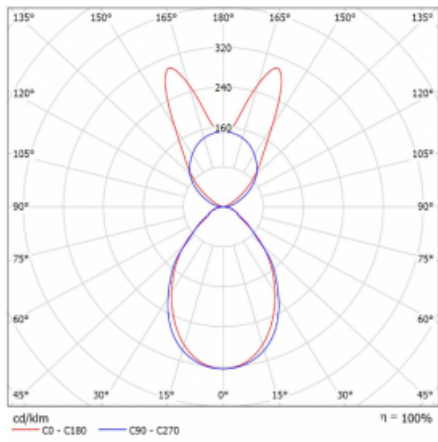

Curve

Luminaire power input 49.5 W ± 10 %

Connection of the luminaires Electronic ballast non-dimmable with 1h emergency

Electrical voltage 220-240V

Frequency 50/60Hz

⊕ CE IP 20