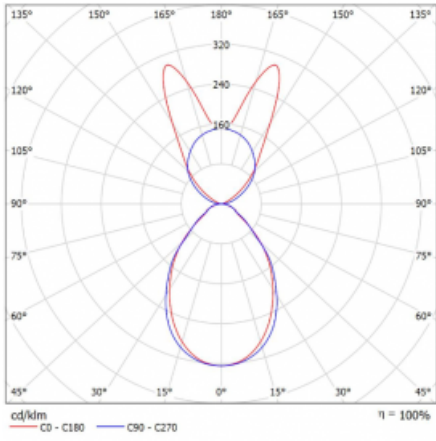

# Lina45-S

145S-5B1I-35GGE/840, W

EPD®

Imagine a linear luminaire that can satisfy all your needs: it meets UGR, has high efficiency and you can build it to your specifications. And it looks great too. The Lina45-S offers opal, microprism and optical grille variants, so it can easily meet both UGR under 19 at 4300 lm luminous flux. It is a great solution for visually demanding spaces, as it even meets UGR under 16 in some variants. In addition, you can complement the modular luminaire with a Vali55 relay module, a Rundo circular luminaire or 2 - 3 CUBE reflectors. The indirect lighting component is provided by a clear plexiglass module or a batwing diffuser, which creates a more even illumination of the ceiling. A welcome feature is also the possibility of a curtain at the joint of the profiles, which are also fitted with caps to prevent even minimal draughts. The individual segments are easily connected using connectors and plugged into 230 V.

Type of installation	Suspended
Light distribution	Direct-indirect wide-lighting distribution
Luminaire shape	Linear
Colour of the luminaires	White
Material	Aluminium
Lifetime	L80/B20 50 000 hours
Warranty	5 years
Description of luminaires	Luminaire suspended
item description	D/I - 53/47
Dimensions	1964 mm × 47 mm × 69 mm
Light source	LED MODUL
Type of optical system	Microprisma
Luminous flux*	7500 lm
Colour Temperature	4000 K cool white
Luminous efficacy	152 lm/W
MacAdam Light source	3
Colour rendering index	80
UGR max. X=4H Y=8H, $\rho=70,50,20$	18.7

## Curve

Luminaire power input\* 49.5 W

Connection of the luminaires ON/OFF

Electrical voltage 220-240V

Frequency 50/60Hz

⊕ CE IP 20

\*±10 %