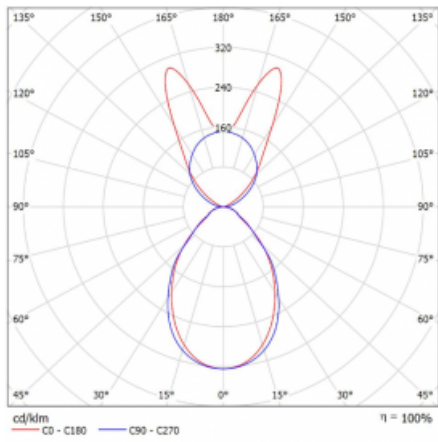

Luminaire

Lina45-S

145S-5B1I-35GGE/830, S

EPD®

Imagine a linear luminaire that can satisfy all your needs: it meets UGR, has high efficiency and you can build it to your specifications. And it looks great too. The Lina45-S offers opal, microprism and optical grille variants, so it can easily meet both UGR under 19 at 4300 lm luminous flux. It is a great solution for visually demanding spaces, as it even meets UGR under 16 in some variants. In addition, you can complement the modular luminaire with a Vali55 relay module, a Rundo circular luminaire or 2 - 3 CUBE reflectors. The indirect lighting component is provided by a clear plexiglass module or a batwing diffuser, which creates a more even illumination of the ceiling. A welcome feature is also the possibility of a curtain at the joint of the profiles, which are also fitted with caps to prevent even minimal draughts. The individual segments are easily connected using connectors and plugged into 230 V.

Type of installation	Suspended
Light distribution	Direct-indirect wide-lighting distribution
Luminaire shape	Linear
Colour of the luminaires	Silver
Material	Aluminium
Lifetime	L80/B20 50 000 hours
Warranty	5 years
Description of luminaires	Luminaire suspended
item description	D/I - 53/47
Dimensions	1964 mm × 47 mm × 69 mm
Light source	LED MODUL
Type of optical system	Microprisma
Luminous flux*	7200 lm
Colour Temperature	3000 K warm white
Luminous efficacy	145 lm/W
MacAdam Light source	3
Colour rendering index	80
UGR max. X=4H Y=8H, $\rho=70,50,20$	18.6

Curve

Luminaire power input* 49.5 W

Connection of the luminaires ON/OFF

Electrical voltage 220-240V

Frequency 50/60Hz

⊕ CE IP 20

*±10 %

Downloads