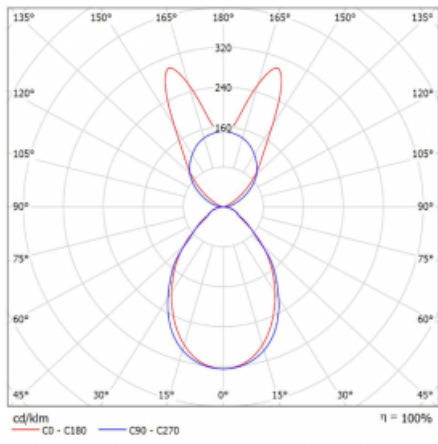

Luminaire

Lina45-S

145S-5B1I-35GGE/830, S

EPD®

Imagine a linear luminaire that can satisfy all your needs: it meets UGR, has high efficiency and you can build it to your specifications. And it looks great too. The Lina45-S offers opal, microprism and optical grille variants, so it can easily meet both UGR under 19 at 4300 lm luminous flux. It is a great solution for visually demanding spaces, as it even meets UGR under 16 in some variants. In addition, you can complement the modular luminaire with a Vali55 relay module, a Rundo circular luminaire or 2 - 3 CUBE reflectors. The indirect lighting component is provided by a clear plexiglass module or a batwing diffuser, which creates a more even illumination of the ceiling. A welcome feature is also the possibility of a curtain at the joint of the profiles, which are also fitted with caps to prevent even minimal draughts. The individual segments are easily connected using connectors and plugged into 230 V.

Type of installation	Suspended
Light distribution	Direct-indirect wide-lighting distribution
Luminaire shape	Linear
Colour of the luminaires	Silver
Material	Aluminium
Lifetime	L80/B20 50 000 hours
Warranty	60 months
Description of luminaires	Luminaire suspended
item description	D/I - 53/47
Dimensions	1964 mm × 47 mm × 69 mm
Light source	LED MODUL
Type of optical system	Microprisma
Luminous flux	7200 lm ± 10 %
Colour Temperature	3000 K warm white
Luminous efficacy	145 lm/W
MacAdam Light source	3
Colour rendering index	80
UGR max. X=4H Y=8H, $\rho=70,50,20$	18.6

Curve

Luminaire power input 49.5 W ± 10 %

Connection of the luminaires Electronic ballast non-dimmable

Electrical voltage 220-240V

Frequency 50/60Hz

⊕ CE IP 20

Downloads

Installation instructions