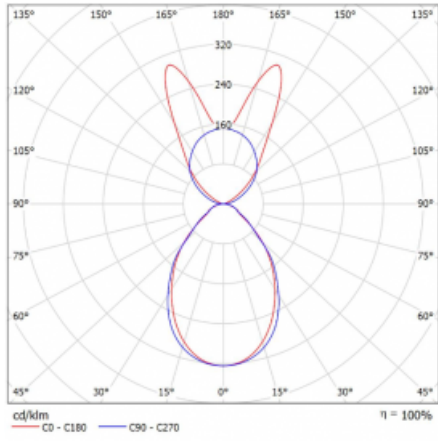

# Lina45-S

145S-5B1I-35GGD/840, W

EPD®

Imagine a linear luminaire that can satisfy all your needs: it meets UGR, has high efficiency and you can build it to your specifications. And it looks great too. The Lina45-S offers opal, microprism and optical grille variants, so it can easily meet both UGR under 19 at 4300 lm luminous flux. It is a great solution for visually demanding spaces, as it even meets UGR under 16 in some variants. In addition, you can complement the modular luminaire with a Vali55 relay module, a Rundo circular luminaire or 2 - 3 CUBE reflectors. The indirect lighting component is provided by a clear plexiglass module or a batwing diffuser, which creates a more even illumination of the ceiling. A welcome feature is also the possibility of a curtain at the joint of the profiles, which are also fitted with caps to prevent even minimal draughts. The individual segments are easily connected using connectors and plugged into 230 V.

Type of installation	Suspended
Light distribution	Direct-indirect wide-lighting distribution
Luminaire shape	Linear
Colour of the luminaires	White
Material	Aluminium
Lifetime	L80/B20 50 000 hours
Warranty	5 years
Description of luminaires	Luminaire suspended
item description	D/I - 53/47
Dimensions	1964 mm × 47 mm × 69 mm
Light source	LED MODUL
Type of optical system	Microprisma
Luminous flux*	7500 lm
Colour Temperature	4000 K cool white
Luminous efficacy	152 lm/W
MacAdam Light source	3
Colour rendering index	80
UGR max. X=4H Y=8H, $\rho=70,50,20$	18.7

## Curve

Luminaire power input\* 49.5 W

Connection of the luminaires DALI

Electrical voltage 220-240V

Frequency 50/60Hz

⊕ CE IP 20

\*±10 %