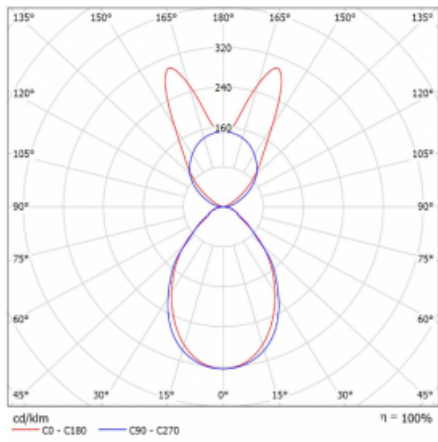

# Lina45-S

145S-5B1I-35GGD/840, B

EPD®

Imagine a linear luminaire that can satisfy all your needs: it meets UGR, has high efficiency and you can build it to your specifications. And it looks great too. The Lina45-S offers opal, microprism and optical grille variants, so it can easily meet both UGR under 19 at 4300 lm luminous flux. It is a great solution for visually demanding spaces, as it even meets UGR under 16 in some variants. In addition, you can complement the modular luminaire with a Vali55 relay module, a Rundo circular luminaire or 2 - 3 CUBE reflectors. The indirect lighting component is provided by a clear plexiglass module or a batwing diffuser, which creates a more even illumination of the ceiling. A welcome feature is also the possibility of a curtain at the joint of the profiles, which are also fitted with caps to prevent even minimal draughts. The individual segments are easily connected using connectors and plugged into 230 V.

Type of installation	Suspended
Light distribution	Direct-indirect wide-lighting distribution
Luminaire shape	Linear
Colour of the luminaires	Black
Material	Aluminium
Lifetime	L80/B20 50 000 hours
Warranty	5 years
Description of luminaires	Luminaire suspended
item description	D/I - 53/47
Dimensions	1964 mm × 47 mm × 69 mm
Light source	LED MODUL
Type of optical system	Microprisma
Luminous flux*	7500 lm
Colour Temperature	4000 K cool white
Luminous efficacy	152 lm/W
MacAdam Light source	3
Colour rendering index	80
UGR max. X=4H Y=8H, $\rho=70,50,20$	18.7

## Curve

Luminaire power input\* 49.5 W

Connection of the luminaires DALI

Electrical voltage 220-240V

Frequency 50/60Hz

⊕ CE IP 20

\*±10 %