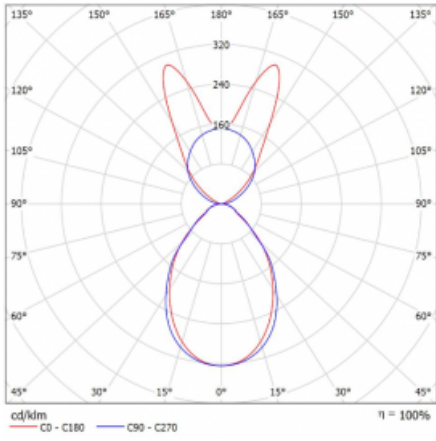

# Lina45-S

145S-5B1I-35GGD/830, S

EPD®

Imagine a linear luminaire that can satisfy all your needs: it meets UGR, has high efficiency and you can build it to your specifications. And it looks great too. The Lina45-S offers opal, microprism and optical grille variants, so it can easily meet both UGR under 19 at 4300 lm luminous flux. It is a great solution for visually demanding spaces, as it even meets UGR under 16 in some variants. In addition, you can complement the modular luminaire with a Vali55 relay module, a Rundo circular luminaire or 2 - 3 CUBE reflectors. The indirect lighting component is provided by a clear plexiglass module or a batwing diffuser, which creates a more even illumination of the ceiling. A welcome feature is also the possibility of a curtain at the joint of the profiles, which are also fitted with caps to prevent even minimal draughts. The individual segments are easily connected using connectors and plugged into 230 V.

Type of installation	Suspended
Light distribution	Direct-indirect wide-lighting distribution
Luminaire shape	Linear
Colour of the luminaires	Silver
Material	Aluminium
Lifetime	L80/B20 50 000 hours
Warranty	60 months
Description of luminaires	Luminaire suspended
item description	D/I - 53/47
Dimensions	1964 mm × 47 mm × 69 mm
Light source	LED MODUL
Type of optical system	Microprisma
Luminous flux	7200 lm ± 10 %
Colour Temperature	3000 K warm white
Luminous efficacy	145 lm/W
MacAdam Light source	3
Colour rendering index	80
UGR max. X=4H Y=8H, $\rho=70,50,20$	18.6

## Curve

Luminaire power input 49.5 W ± 10 %

Connection of the luminaires DALI dimmable

Electrical voltage 220-240V

Frequency 50/60Hz

⊕ CE IP 20