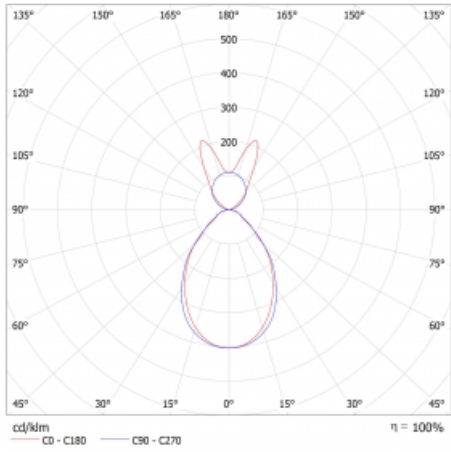

# Lina45-S

145S-5B1I-35GEE/830, W

EPD®

Imagine a linear luminaire that can satisfy all your needs: it meets UGR, has high efficiency and you can build it to your specifications. And it looks great too. The Lina45-S offers opal, microprism and optical grille variants, so it can easily meet both UGR under 19 at 4300 lm luminous flux. It is a great solution for visually demanding spaces, as it even meets UGR under 16 in some variants. In addition, you can complement the modular luminaire with a Vali55 relay module, a Rundo circular luminaire or 2 - 3 CUBE reflectors. The indirect lighting component is provided by a clear plexiglass module or a batwing diffuser, which creates a more even illumination of the ceiling. A welcome feature is also the possibility of a curtain at the joint of the profiles, which are also fitted with caps to prevent even minimal draughts. The individual segments are easily connected using connectors and plugged into 230 V.

Type of installation	Suspended
Light distribution	Direct-indirect wide-lighting distribution
Luminaire shape	Linear
Colour of the luminaires	White
Material	Aluminium
Lifetime	L80/B20 50 000 hours
Warranty	5 years
Description of luminaires	Luminaire suspended
Dimensions	1964 mm × 47 mm × 69 mm
Light source	LED MODUL
Type of optical system	Microprisma
Luminous flux*	4080 lm
Colour Temperature	3000 K warm white
Luminous efficacy	150 lm/W
MacAdam Light source	3
Colour rendering index	80
UGR max. X=4H Y=8H, ρ=70,50,20	16.6

## Curve

Luminaire power input\* 27.2 W

Connection of the luminaires ON/OFF

Electrical voltage 220-240V

Frequency 50/60Hz

⊕ CE IP 20

\*±10 %