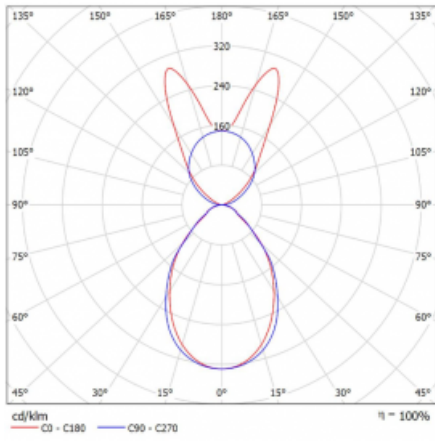

Curve

Luminaire power input 67.4 W ± 10 %

Connection of the luminaires Electronic ballast non-dimmable

Electrical voltage 220-240V

Frequency 50/60Hz

⊕ CE IP 20