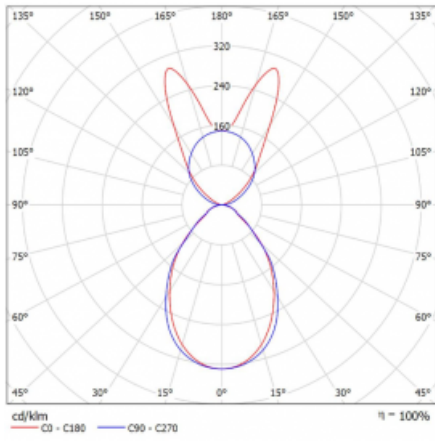

# Lina45-S

145S-5B1I-30GHE/830, W

**EPD®**

Imagine a linear luminaire that can satisfy all your needs: it meets UGR, has high efficiency and you can build it to your specifications. And it looks great too. The Lina45-S offers opal, microprism and optical grille variants, so it can easily meet both UGR under 19 at 4300 lm luminous flux. It is a great solution for visually demanding spaces, as it even meets UGR under 16 in some variants. In addition, you can complement the modular luminaire with a Vali55 relay module, a Rundo circular luminaire or 2 - 3 CUBE reflectors. The indirect lighting component is provided by a clear plexiglass module or a batwing diffuser, which creates a more even illumination of the ceiling. A welcome feature is also the possibility of a curtain at the joint of the profiles, which are also fitted with caps to prevent even minimal draughts. The individual segments are easily connected using connectors and plugged into 230 V.

Type of installation	Suspended
Light distribution	Direct-indirect wide-lighting distribution
Luminaire shape	Linear
Colour of the luminaires	White
Material	Aluminium
Lifetime	L80/B20 50 000 hours
Warranty	5 years
Description of luminaires	Luminaire suspended
item description	D/I - 54/46
Dimensions	1683 mm × 47 mm × 69 mm
Light source	LED MODUL
Type of optical system	Microprisma
Luminous flux*	9520 lm
Colour Temperature	3000 K warm white
Luminous efficacy	141 lm/W
MacAdam Light source	3
Colour rendering index	80
UGR max. X=4H Y=8H, $\rho=70,50,20$	20.2

## Curve

Luminaire power input\* 67.4 W

Connection of the luminaires ON/OFF

Electrical voltage 220-240V

Frequency 50/60Hz

⊕ CE IP 20

\*±10 %