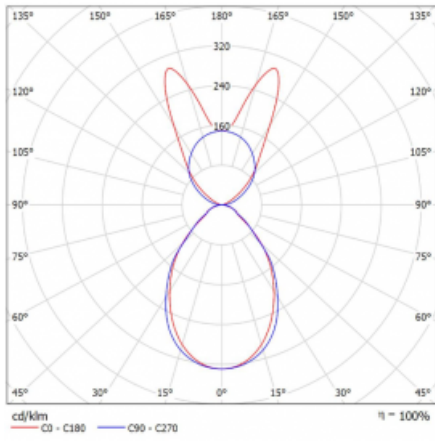

Curve

Luminaire power input* 42.4 W

Connection of the luminaires ON/OFF + 3h emergency

Electrical voltage 220-240V

Frequency 50/60Hz

⊕ CE IP 20

*±10 %