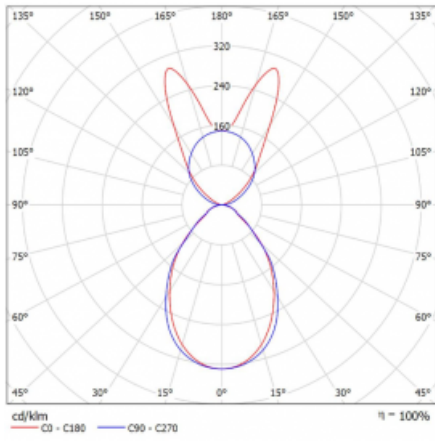

Curve

Luminaire power input* 42.4 W

Connection of the luminaires ON/OFF + 1h emergency

Electrical voltage 220-240V

Frequency 50/60Hz

⊕ CE IP 20

*±10 %