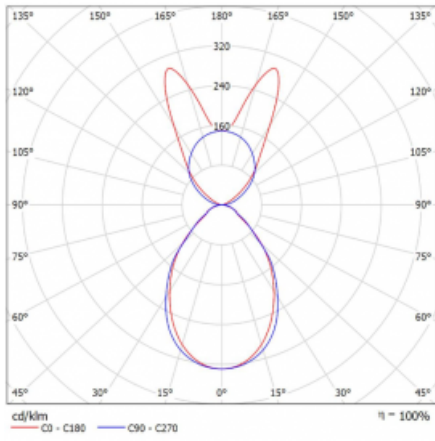

Curve

Luminaire power input 42.4 W ± 10 %

Connection of the luminaires Electronic ballast non-dimmable

Electrical voltage 220-240V

Frequency 50/60Hz

⊕ CE IP 20