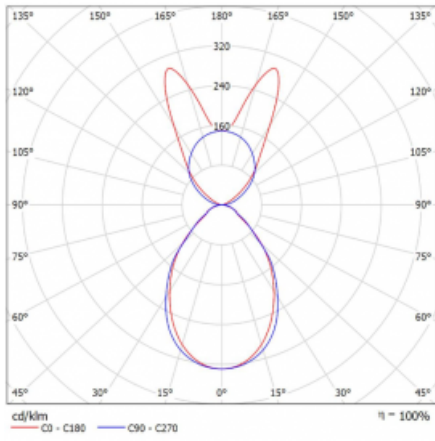

# Lina45-S

145S-5B1I-30GGD/830, B

**EPD<sup>®</sup>**

Imagine a linear luminaire that can satisfy all your needs: it meets UGR, has high efficiency and you can build it to your specifications. And it looks great too. The Lina45-S offers opal, microprism and optical grille variants, so it can easily meet both UGR under 19 at 4300 lm luminous flux. It is a great solution for visually demanding spaces, as it even meets UGR under 16 in some variants. In addition, you can complement the modular luminaire with a Vali55 relay module, a Rundo circular luminaire or 2 - 3 CUBE reflectors. The indirect lighting component is provided by a clear plexiglass module or a batwing diffuser, which creates a more even illumination of the ceiling. A welcome feature is also the possibility of a curtain at the joint of the profiles, which are also fitted with caps to prevent even minimal draughts. The individual segments are easily connected using connectors and plugged into 230 V.

Type of installation	Suspended
Light distribution	Direct-indirect wide-lighting distribution
Luminaire shape	Linear
Colour of the luminaires	Black
Material	Aluminium
Lifetime	L80/B20 50 000 hours
Warranty	5 years
Description of luminaires	Luminaire suspended
item description	D/I - 54/46
Dimensions	1683 mm × 47 mm × 69 mm
Light source	LED MODUL
Type of optical system	Microprisma
Luminous flux*	6090 lm
Colour Temperature	3000 K warm white
Luminous efficacy	144 lm/W
MacAdam Light source	3
Colour rendering index	80
UGR max. X=4H Y=8H, $\rho=70,50,20$	18.6

## Curve

Luminaire power input\* 42.4 W

Connection of the luminaires DALI

Electrical voltage 220-240V

Frequency 50/60Hz

⊕ CE IP 20

\*±10 %