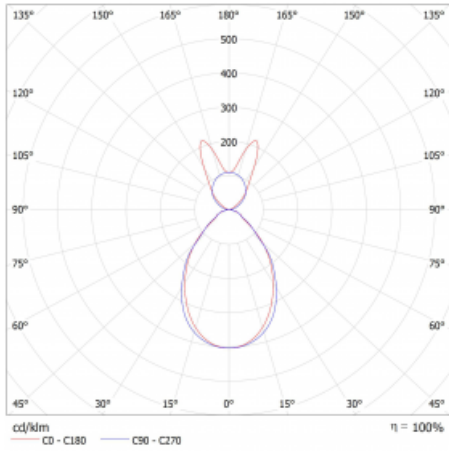

Curve

Luminaire power input 23.3 W ± 10 %

Connection of the luminaires Electronic ballast non-dimmable with 3h emergency

Electrical voltage 220-240V

Frequency 50/60Hz

⊕ CE IP 20