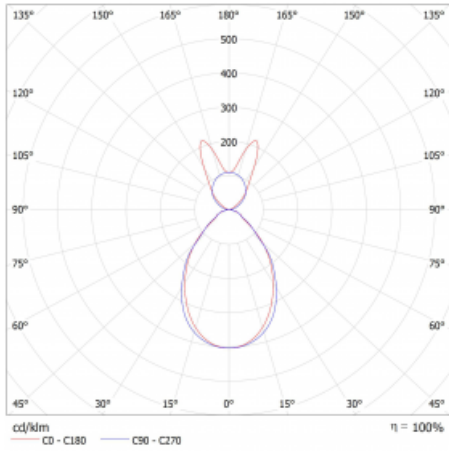

Curve

Luminaire power input* 23.3 W

Connection of the luminaires ON/OFF + 3h emergency

Electrical voltage 220-240V

Frequency 50/60Hz

⊕ CE IP 20

* $\pm 10\%$