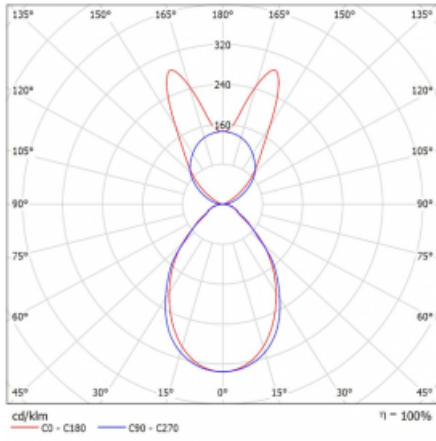

Curve

Luminaire power input 55.7 W ± 10 %

Connection of the luminaires Electronic ballast non-dimmable

Electrical voltage 220-240V

Frequency 50/60Hz

⊕ CE IP 20