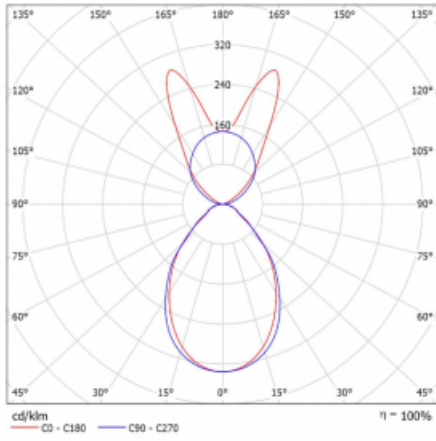

Curve

Luminaire power input* 35.3 W

Connection of the luminaires ON/OFF + 1h emergency

Electrical voltage 220-240V

Frequency 50/60Hz

⊕ CE IP 20

*±10 %