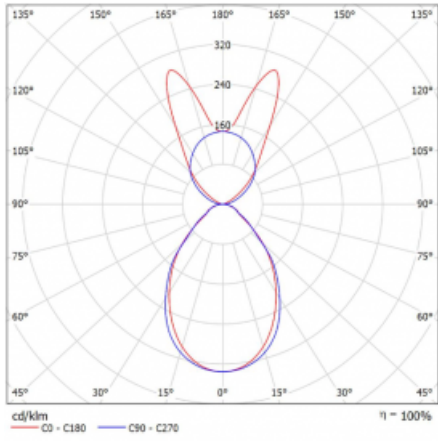

Luminaire

Lina45-S

145S-5B1I-25GGE/840, W

EPD®

Imagine a linear luminaire that can satisfy all your needs: it meets UGR, has high efficiency and you can build it to your specifications. And it looks great too. The Lina45-S offers opal, microprism and optical grille variants, so it can easily meet both UGR under 19 at 4300 lm luminous flux. It is a great solution for visually demanding spaces, as it even meets UGR under 16 in some variants. In addition, you can complement the modular luminaire with a Vali55 relay module, a Rundo circular luminaire or 2 - 3 CUBE reflectors. The indirect lighting component is provided by a clear plexiglass module or a batwing diffuser, which creates a more even illumination of the ceiling. A welcome feature is also the possibility of a curtain at the joint of the profiles, which are also fitted with caps to prevent even minimal draughts. The individual segments are easily connected using connectors and plugged into 230 V.

Type of installation	Suspended
Light distribution	Direct-indirect wide-lighting distribution
Luminaire shape	Linear
Colour of the luminaires	White
Material	Aluminium
Lifetime	L80/B20 50 000 hours
Warranty	5 years
Description of luminaires	Luminaire suspended
item description	D/I - 55/45
Dimensions	1403 mm × 47 mm × 69 mm
Light source	LED MODUL
Type of optical system	Microprisma
Luminous flux*	5190 lm
Colour Temperature	4000 K cool white
Luminous efficacy	147 lm/W
MacAdam Light source	3
Colour rendering index	80
UGR max. X=4H Y=8H, $\rho=70,50,20$	18.9

Curve

Luminaire power input* 35.3 W

Connection of the luminaires ON/OFF

Electrical voltage 220-240V

Frequency 50/60Hz

⊕ CE IP 20

*±10 %

Downloads