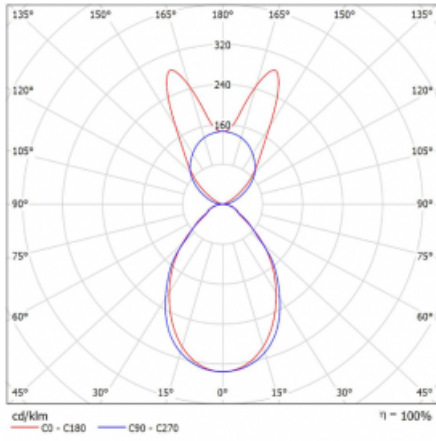

Curve

Luminaire power input 35.3 W ± 10 %

Connection of the luminaires Electronic ballast non-dimmable

Electrical voltage 220-240V

Frequency 50/60Hz

⊕ CE IP 20