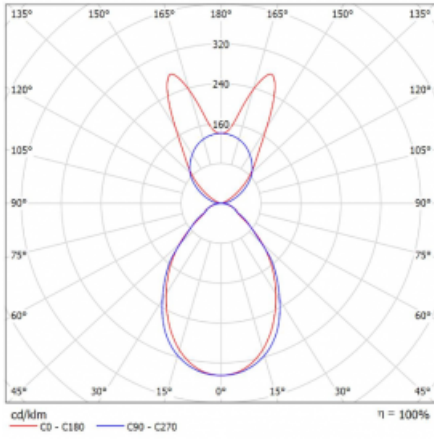

Curve

Luminaire power input* 43.6 W

Connection of the luminaires ON/OFF + 3h emergency

Electrical voltage 220-240V

Frequency 50/60Hz

⊕ CE IP 20

*±10 %