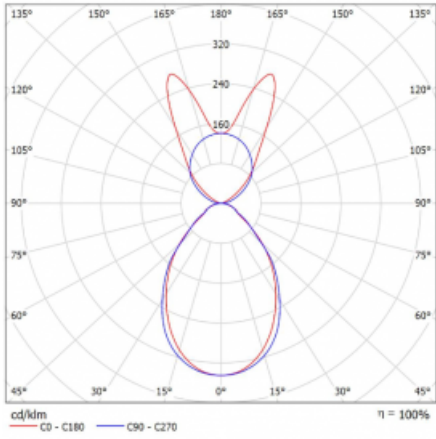

Curve

Luminaire power input 43.6 W ± 10 %

Connection of the luminaires Electronic ballast non-dimmable with 3h emergency

Electrical voltage 220-240V

Frequency 50/60Hz

⊕ CE IP 20