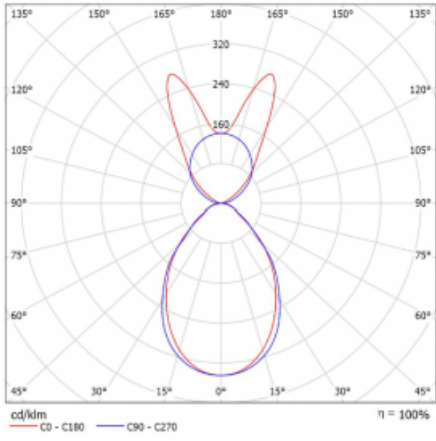

Curve

Luminaire power input 43.6 W ± 10 %

Connection of the luminaires Electronic ballast non-dimmable with 1h emergency

Electrical voltage 220-240V

Frequency 50/60Hz

⊕ CE IP 20